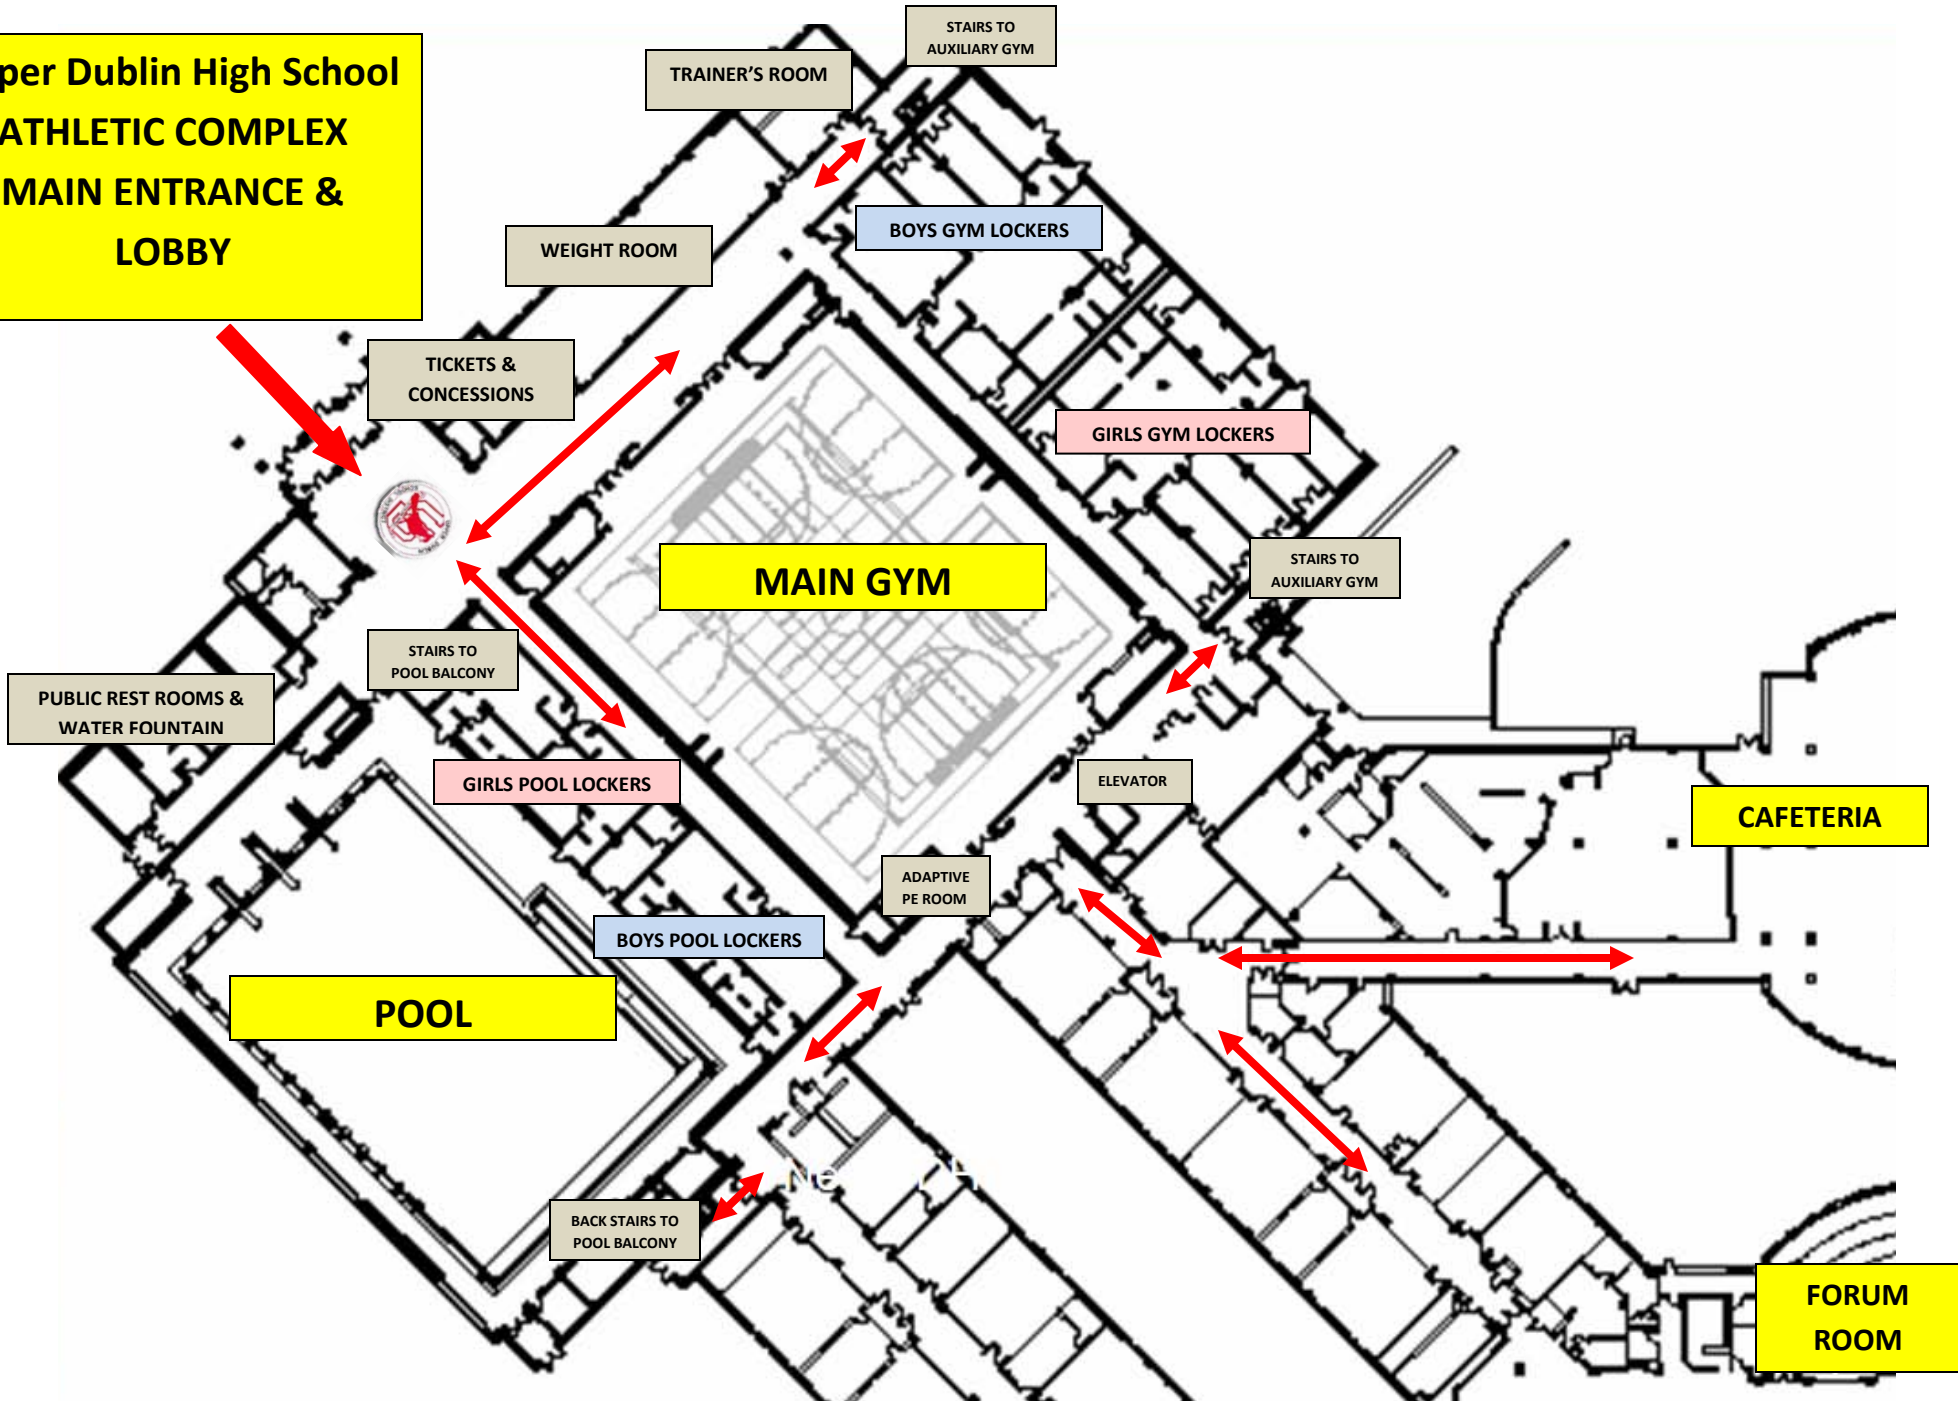

Baseball  
Field (VAR.)

Soccer (fall)  
& Field Events (spr)

Cardinal  
Stadium

Church of the  
Open Door

Fort Washington  
Professional Center

8 - Cardinal Stadium Drive

11 - APLEX  
MAIN LOT  
- H/C spots

Tennis  
Courts

12 - CAF  
Parking

APLEX  
Lobby  
Entrance

Athletic  
Complex

Cafeteria

UPPER DUBLIN HIGH SCHOOL

Main  
Entrance

5 - "Pool  
Lot"

13 - H/C & Visitor Parking

PHASE 3 - Performing Arts Center  
  
CONSTRUCTION ZONE  
  
NO-THRU TRAFFIC  
to Fort Washington Ave.

9 - Loch Alsh Ave. On-Street Parking - After School Hours

LOCH ALSH AVE

3 - UD TWP Bldg. Lot  
(NOT during TWP  
meetings or events)

Field of Dreams  
(FOD)

FOD  
Field  
House

Gravel  
Overflow  
Lot

Loch Alsh  
Athletic  
Fields

**Upper Dublin High School  
ATHLETIC COMPLEX  
MAIN ENTRANCE &  
LOBBY**

**SPARK DRIVE**

**LOCH ALSH AVE.**